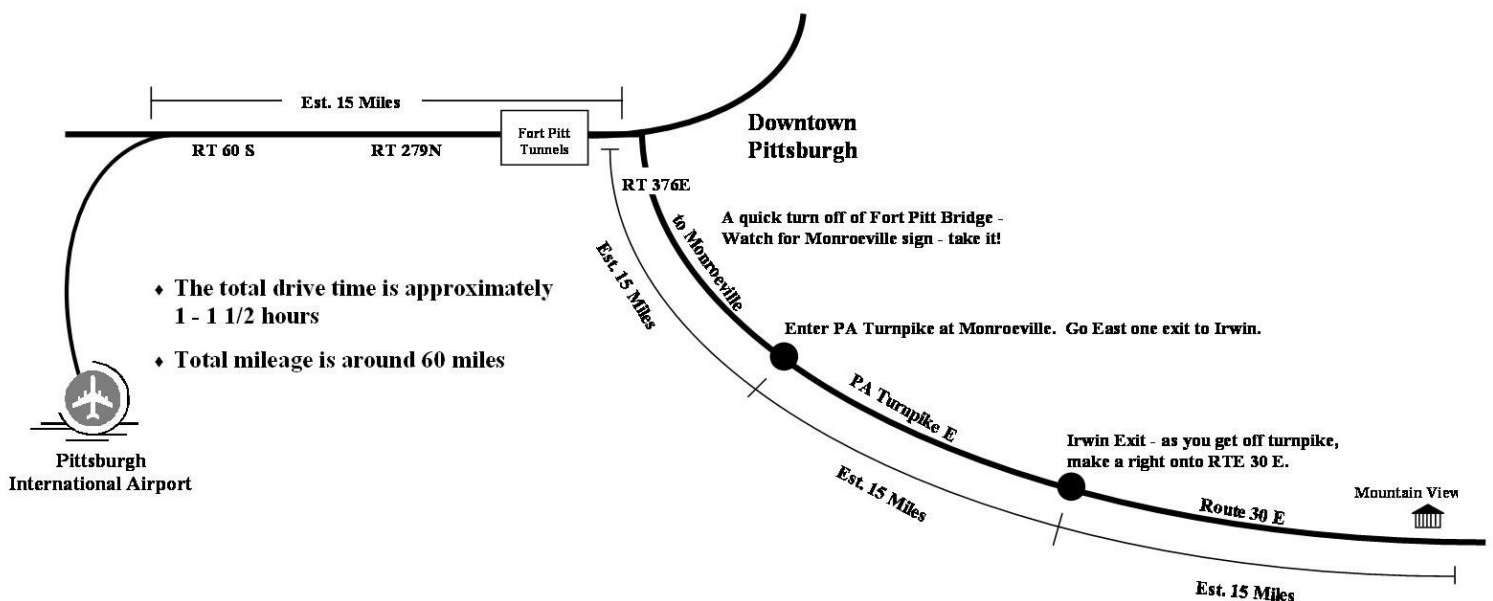

To Mountain View Hotel & Conference Center from PITTSBURGH AIRPORT

121 Village Drive • Greensburg, PA 15601
(724) 834-5300
www.MountainViewInn.com